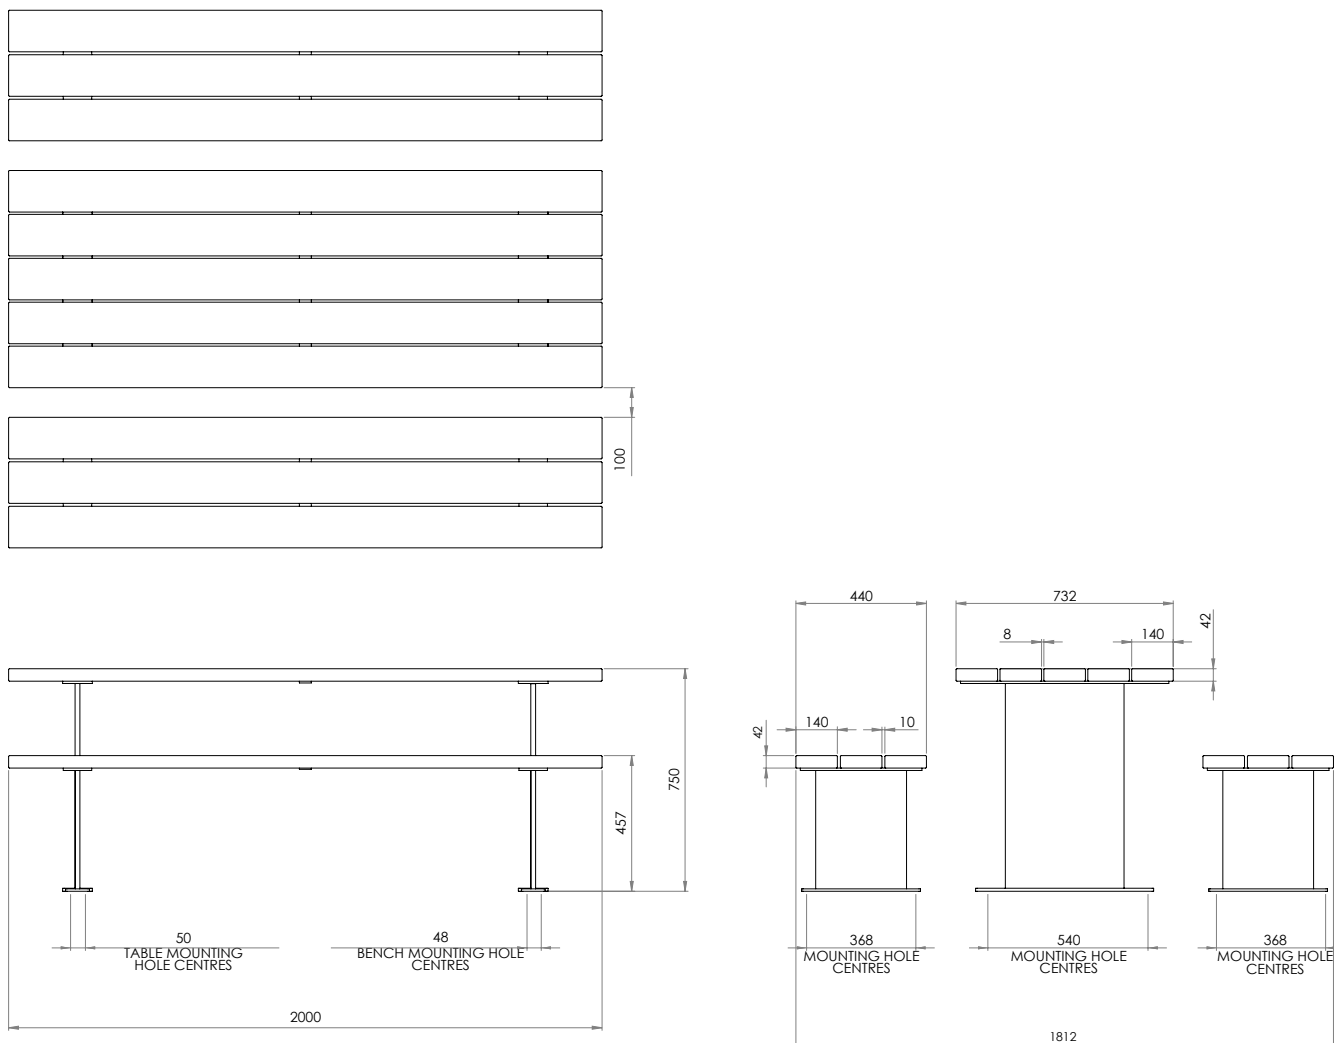

### INSTALLATION

Bolt Down

Concealed Fix

Bolt Through

### FIXINGS

- 12mm fixings for 14mm for diameter holes

Alternative finishes available on request

## SPECIFICATIONS

Measurements are in millimetres. Drawings are not to scale.  
Dimensions shown are for timber slat option

**DDA compliant version available upon request**

PRODUCT CODE	FRAME FINISH	SLAT OPTION & SIZE (mm)
REU006-HDG-GV-T	Galvanised	140x42 Oiled hardwood timber
REU006-HDG-PC-T	Powdercoat	140x42 Oiled hardwood timber